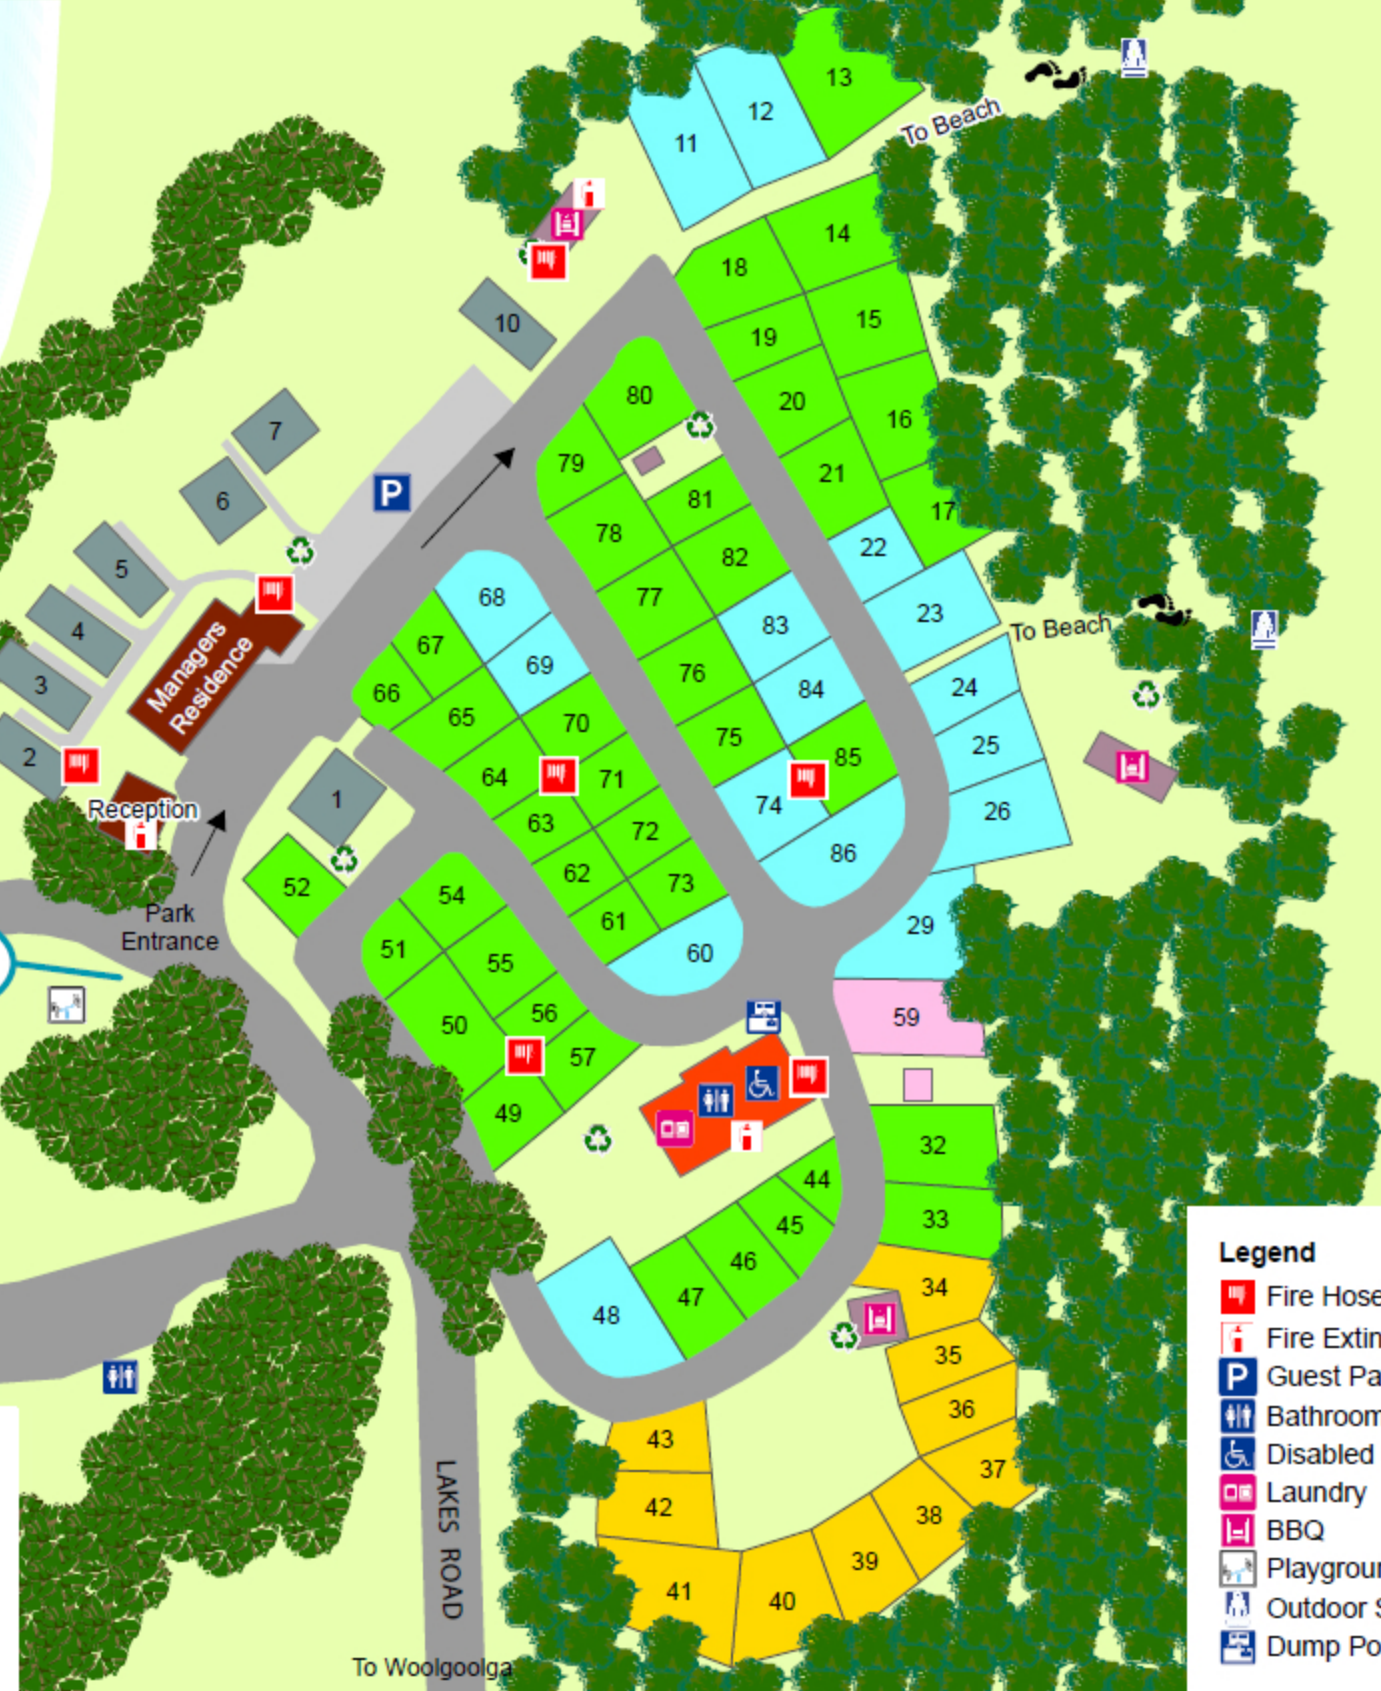

Checkout Time 10am

Legend

- | | |
|-------------------|--------------------------|
| Fire Hose | Recycling Station |
| Fire Extinguisher | Ammenities Block |
| Guest Parking | BBQ Area |
| Bathroom | Hall |
| Disabled Bathroom | Long Term Resident |
| Laundry | Reception |
| BBQ | Villas & Cabins |
| Playground | Cement Slab Powered Site |
| Outdoor Shower | Grass Powered Site |
| Dump Point | Grass Unpowered Site |
| | Long Term Sites |